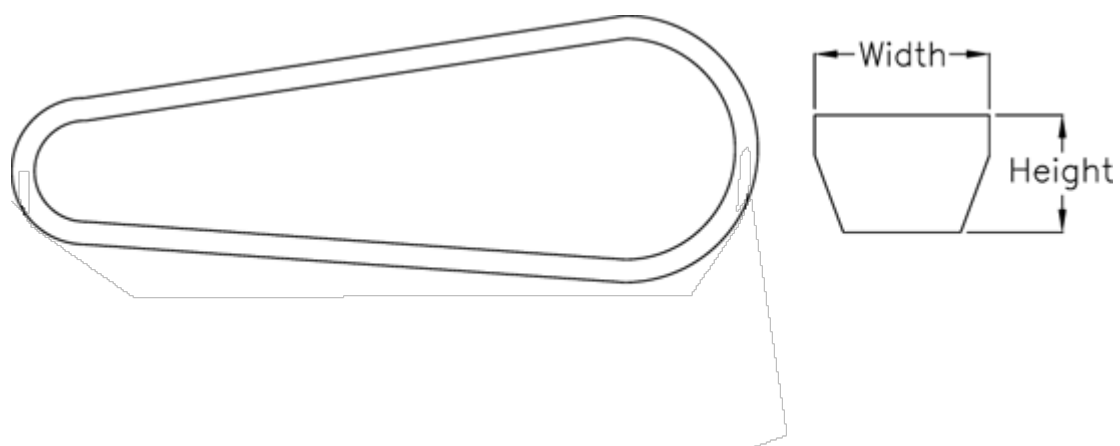

Data Sheet

Article number: 601962762650

Description: Gates V-belt SPC 2650 Ld 2650
DELTA NARROW

Measures

Datum length	= 2650
Height	= 18
Width	= 22